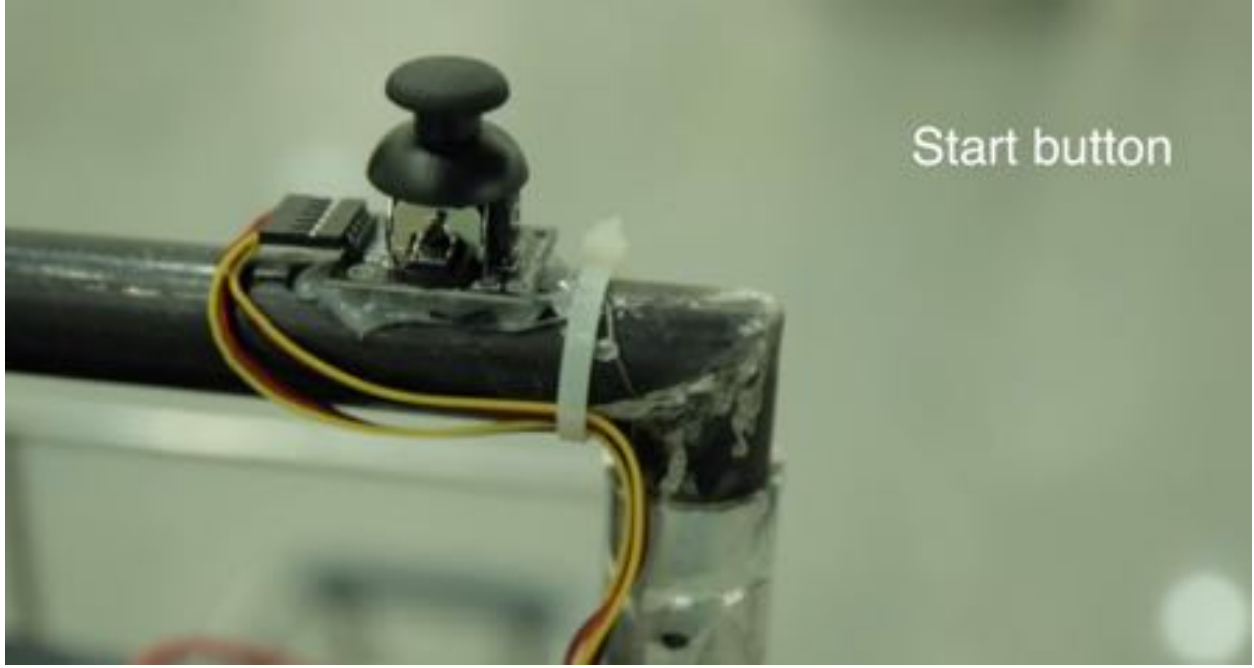

Switch button

Red Bord

Start button

# Prototype

---

A.L.T. Lock System